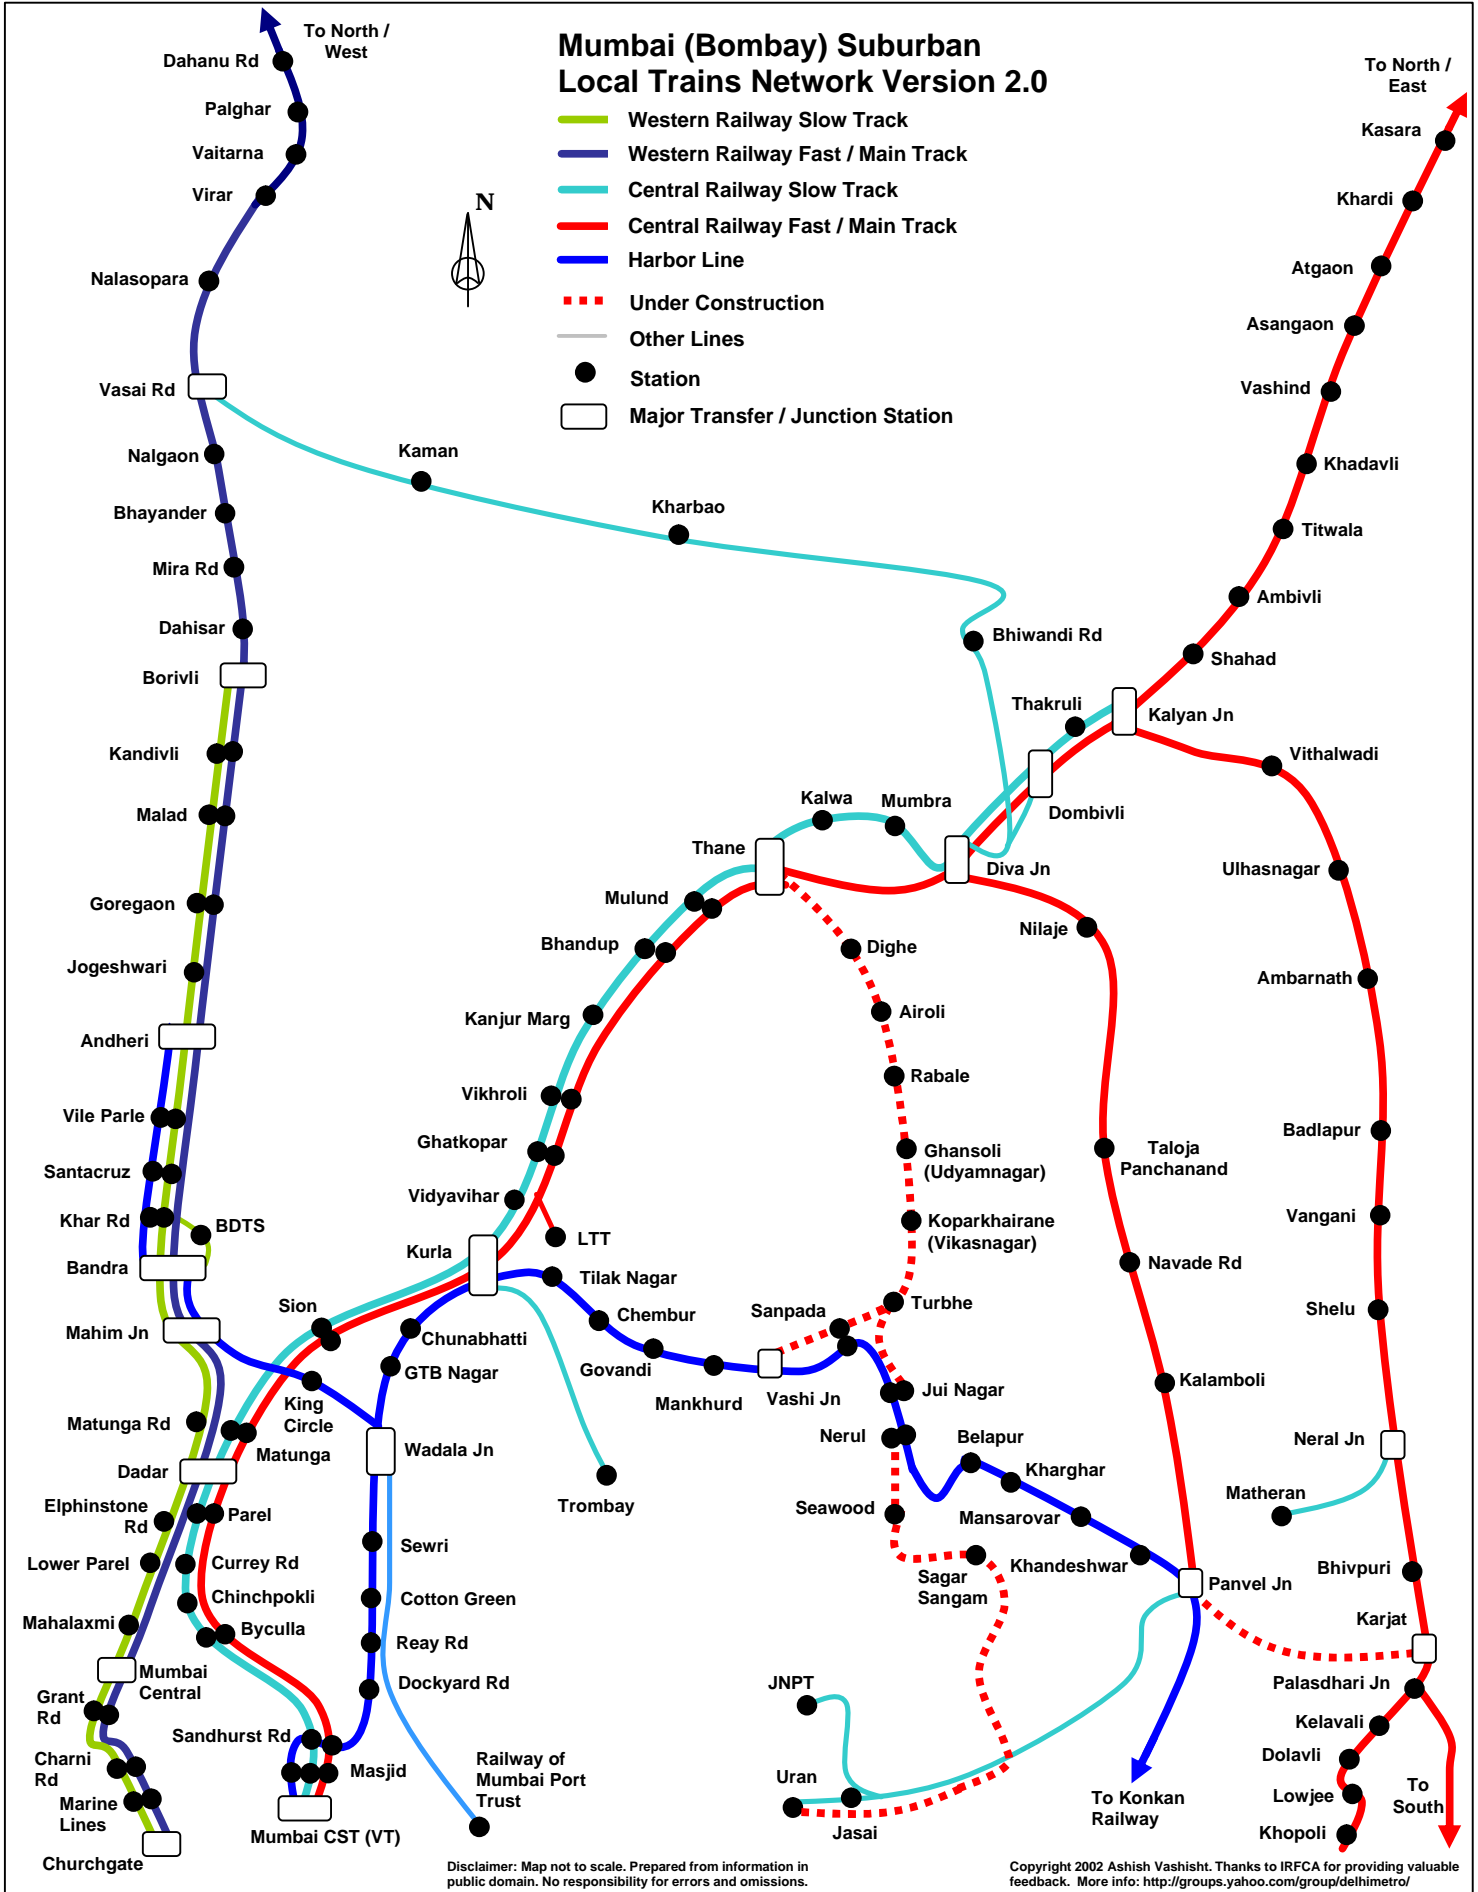

Mumbai (Bombay) Suburban Local Trains Network Version 2.0

- Western Railway Slow Track
- Western Railway Fast / Main Track
- Central Railway Slow Track
- Central Railway Fast / Main Track
- Harbor Line
- - - Under Construction
- Other Lines
- Station
- Major Transfer / Junction Station

Copyright 2002 Ashish Vashisht. Thanks to IRFCA for providing valuable feedback. More info: <http://groups.yahoo.com/group/delhimetro/>